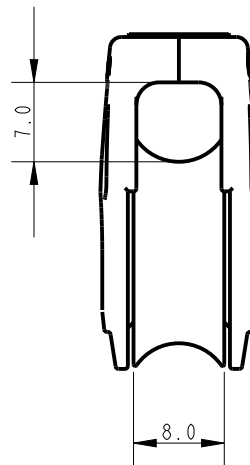

SCALE 3:2

**Specification**

Sheave Diameter mm	Length mm	Max Line Diameter mm	Breaking Load kg	Weight g	Bearing Detail
20	30	6	540	7	Plain

**DIMENSIONS FOR REFERENCE ONLY**  
 allenbrothers.co.uk  
 +44(0)1621 772477

Title	Description
A2020PTII-REF	Plain Bearing Tii On