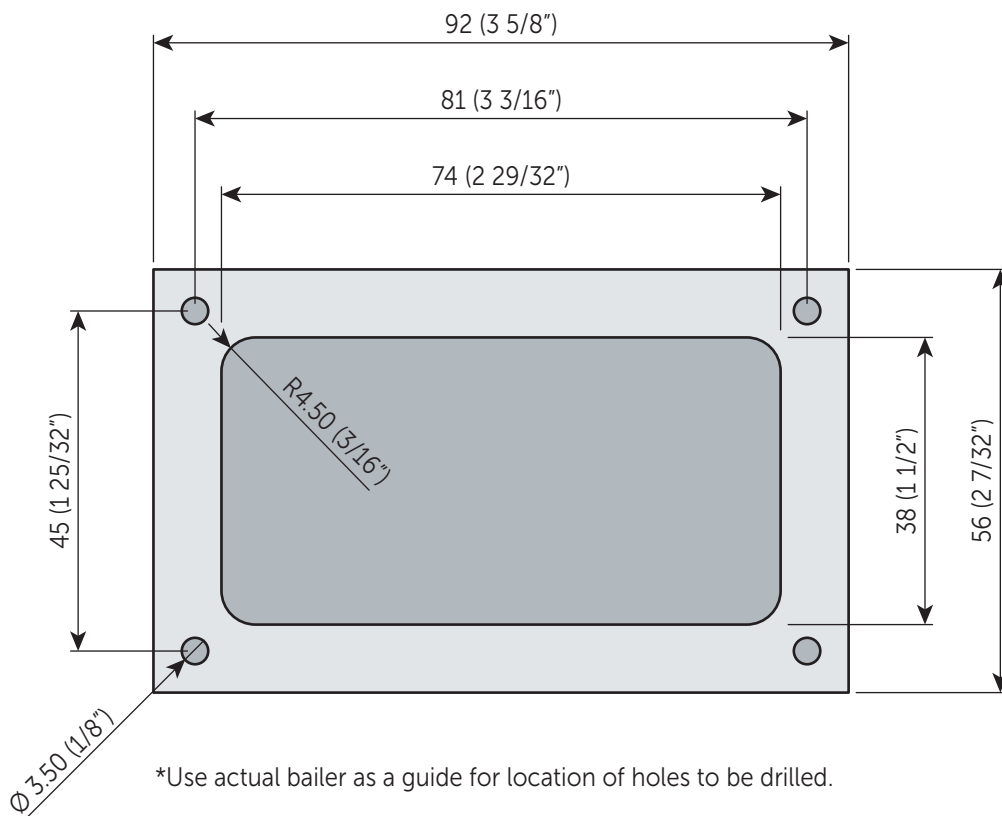

RA554132 Super Medium

Inside Mounted Bailer

Scale	1:1
Page size	A4

IMPORTANT

This template document has been created at 1:1 scale. It is critical that it is printed at 1:1 scale. Check any printed/reproduced copies match the dimensions indicated at 1:1 scale prior to use.

RA554133 Super Max Inside Mounted Bailer

Scale	1:1
Page size	A4

IMPORTANT

This template document has been created at 1:1 scale. It is critical that it is printed at 1:1 scale. Check any printed/reproduced copies match the dimensions indicated at 1:1 scale prior to use.

RA554130 Mini

Outside Mounted Bailer

Scale	1:1
Page size	A4

IMPORTANT

This template document has been created at 1:1 scale. It is critical that it is printed at 1:1 scale. Check any printed/reproduced copies match the dimensions indicated at 1:1 scale prior to use.

RA554136 Large Outside Mounted Bailer

Scale	1:1
Page size	A4

IMPORTANT

This template document has been created at 1:1 scale. It is critical that it is printed at 1:1 scale. Check any printed/reproduced copies match the dimensions indicated at 1:1 scale prior to use.