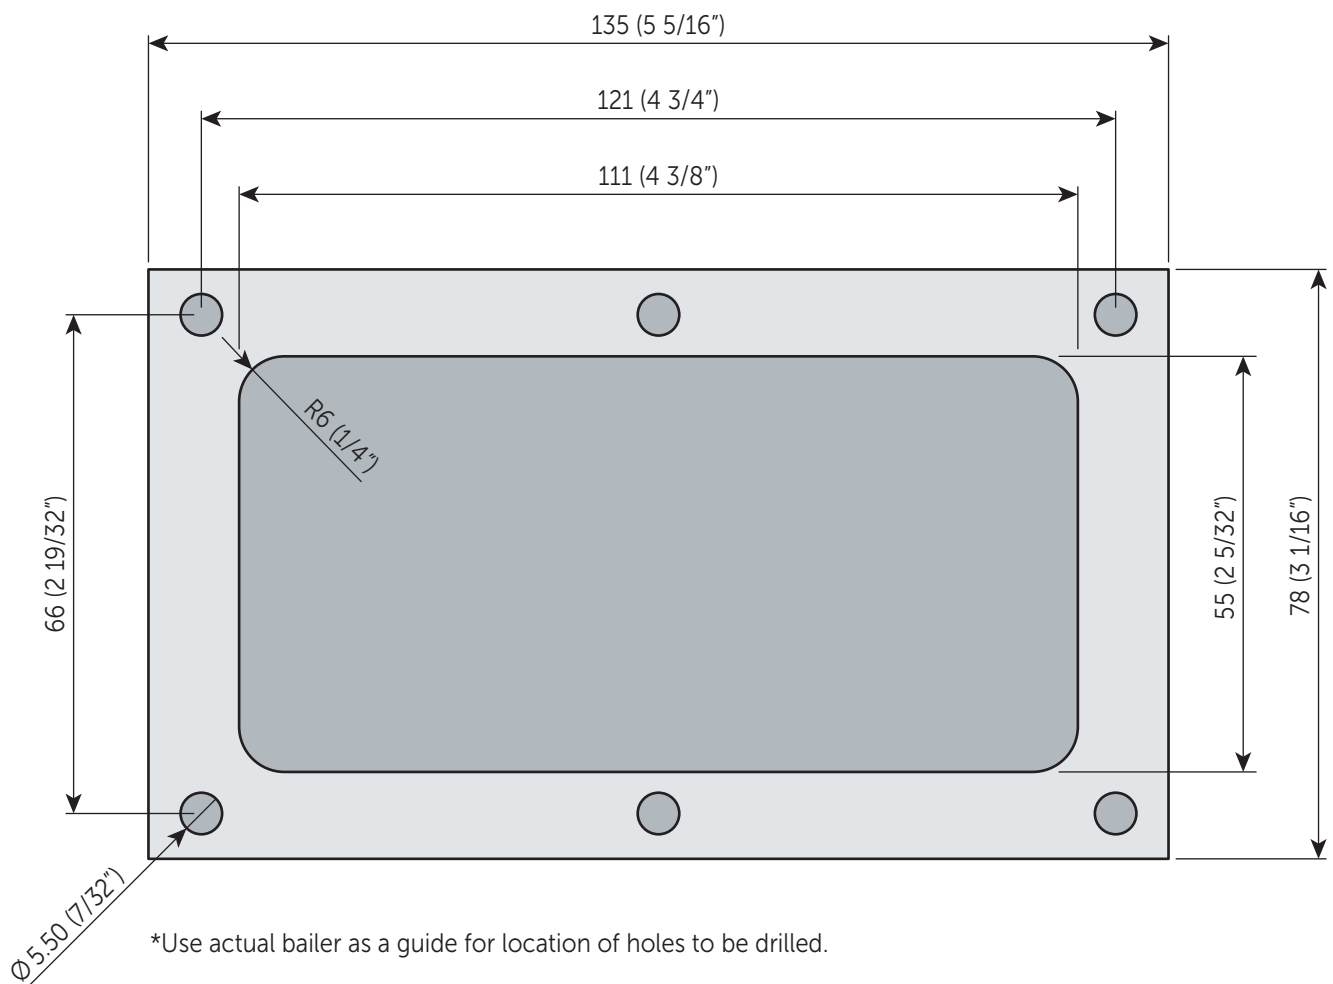

RA554131 Super Mini / RA435200 Super Mini Special Inside Mounted Bailers

Scale	1:1
Page size	A4

IMPORTANT

This template document has been created at 1:1 scale. It is critical that it is printed at 1:1 scale. Check any printed/reproduced copies match the dimensions indicated at 1:1 scale prior to use.

RA554132 Super Medium

Inside Mounted Bailer

Scale	1:1
Page size	A4

IMPORTANT

This template document has been created at 1:1 scale. It is critical that it is printed at 1:1 scale. Check any printed/reproduced copies match the dimensions indicated at 1:1 scale prior to use.

RA554133 Super Max Inside Mounted Bailer

Scale	1:1
Page size	A4

IMPORTANT

This template document has been created at 1:1 scale. It is critical that it is printed at 1:1 scale. Check any printed/reproduced copies match the dimensions indicated at 1:1 scale prior to use.

RA554130 Mini

Outside Mounted Bailer

Scale	1:1
Page size	A4

IMPORTANT

This template document has been created at 1:1 scale. It is critical that it is printed at 1:1 scale. Check any printed/reproduced copies match the dimensions indicated at 1:1 scale prior to use.