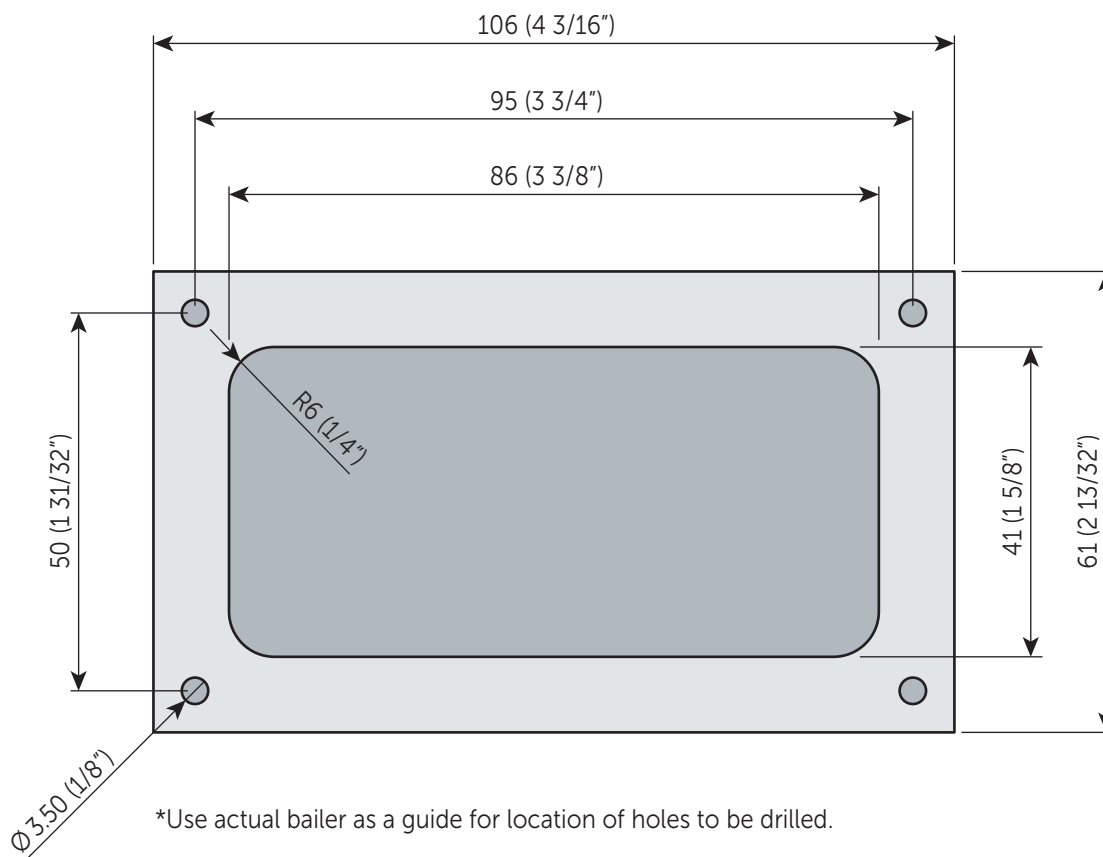

RA554131 Super Mini / RA435200 Super Mini Special Inside Mounted Bailers

Scale	1:1
Page size	A4

IMPORTANT

This template document has been created at 1:1 scale. It is critical that it is printed at 1:1 scale. Check any printed/reproduced copies match the dimensions indicated at 1:1 scale prior to use.

RA554132 Super Medium

Inside Mounted Bailer

Scale	1:1
Page size	A4

IMPORTANT

This template document has been created at 1:1 scale. It is critical that it is printed at 1:1 scale. Check any printed/reproduced copies match the dimensions indicated at 1:1 scale prior to use.

RA554133 Super Max Inside Mounted Bailer

Scale	1:1
Page size	A4

IMPORTANT

This template document has been created at 1:1 scale. It is critical that it is printed at 1:1 scale. Check any printed/reproduced copies match the dimensions indicated at 1:1 scale prior to use.

RA554130 Mini

Outside Mounted Bailer

Scale	1:1
Page size	A4

IMPORTANT

This template document has been created at 1:1 scale. It is critical that it is printed at 1:1 scale. Check any printed/reproduced copies match the dimensions indicated at 1:1 scale prior to use.