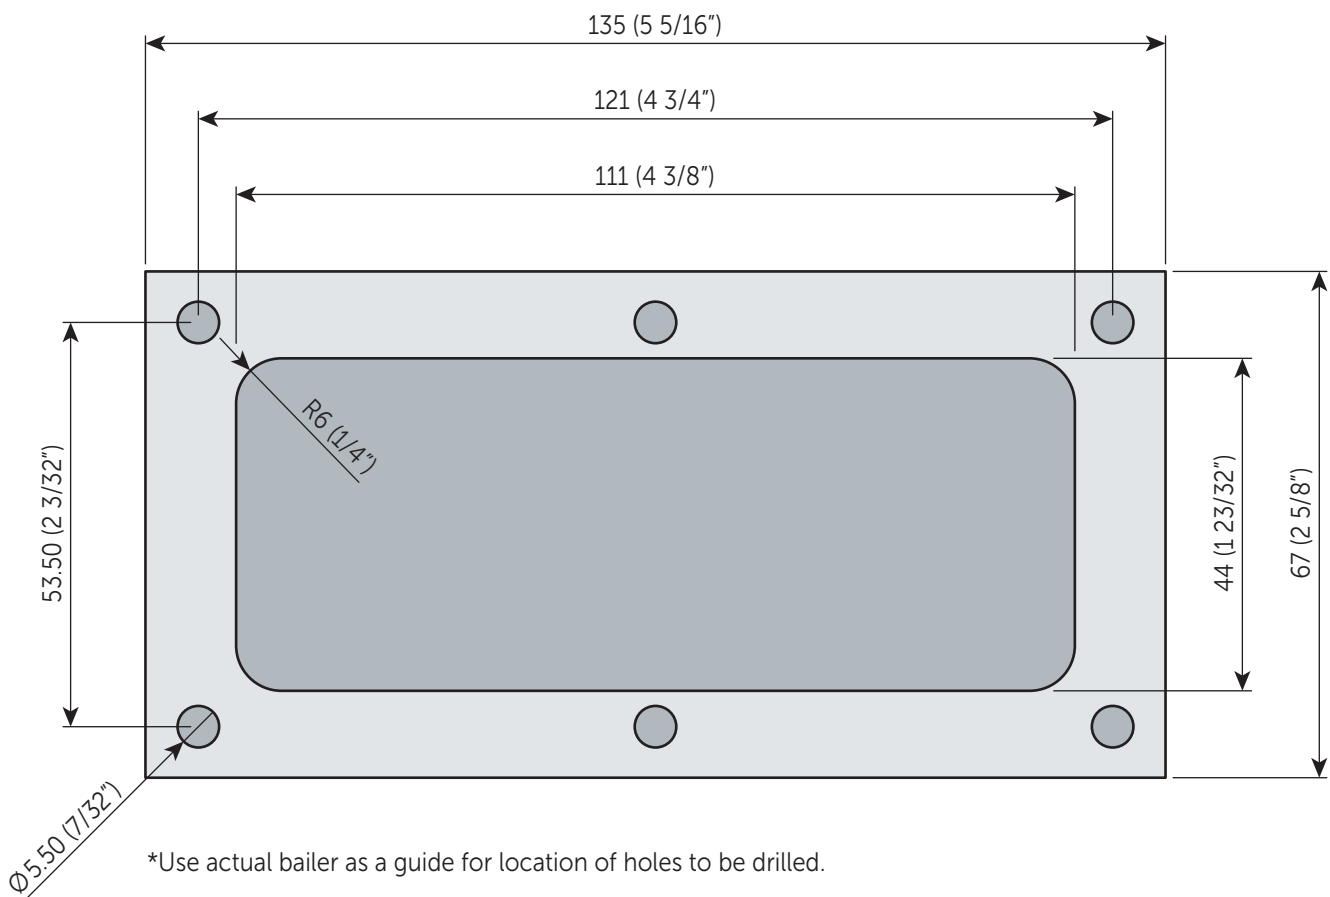

RA554131 Super Mini / RA435200 Super Mini Special Inside Mounted Bailers

Scale	1:1
Page size	A4

IMPORTANT

This template document has been created at 1:1 scale. It is critical that it is printed at 1:1 scale. Check any printed/reproduced copies match the dimensions indicated at 1:1 scale prior to use.

RA554132 Super Medium

Inside Mounted Bailer

Scale	1:1
Page size	A4

IMPORTANT

This template document has been created at 1:1 scale. It is critical that it is printed at 1:1 scale. Check any printed/reproduced copies match the dimensions indicated at 1:1 scale prior to use.

RA554133 Super Max Inside Mounted Bailer

Scale	1:1
Page size	A4

IMPORTANT

This template document has been created at 1:1 scale. It is critical that it is printed at 1:1 scale. Check any printed/reproduced copies match the dimensions indicated at 1:1 scale prior to use.

RA554130 Mini

Outside Mounted Bailer

Scale	1:1
Page size	A4

IMPORTANT

This template document has been created at 1:1 scale. It is critical that it is printed at 1:1 scale. Check any printed/reproduced copies match the dimensions indicated at 1:1 scale prior to use.