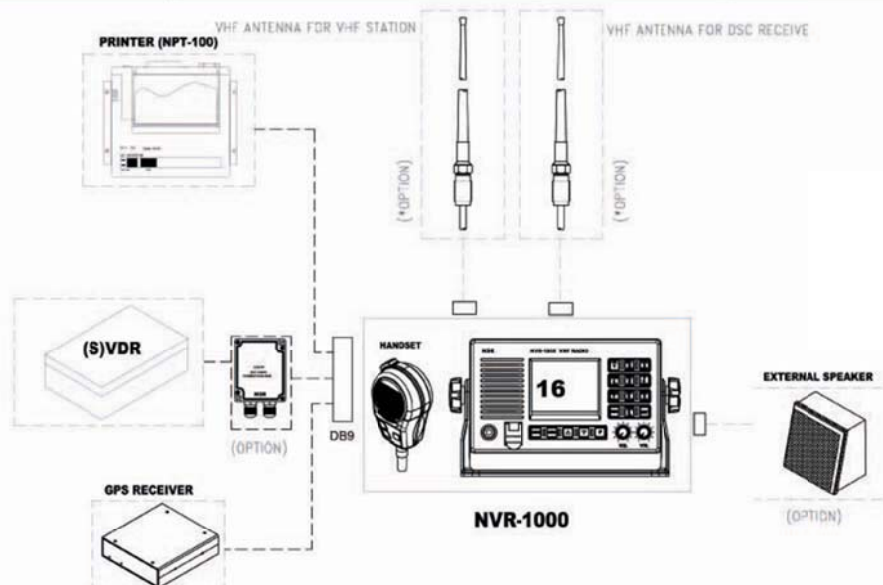

SYSTEM DIAGRAM

※ Specifications subject to change without notice.