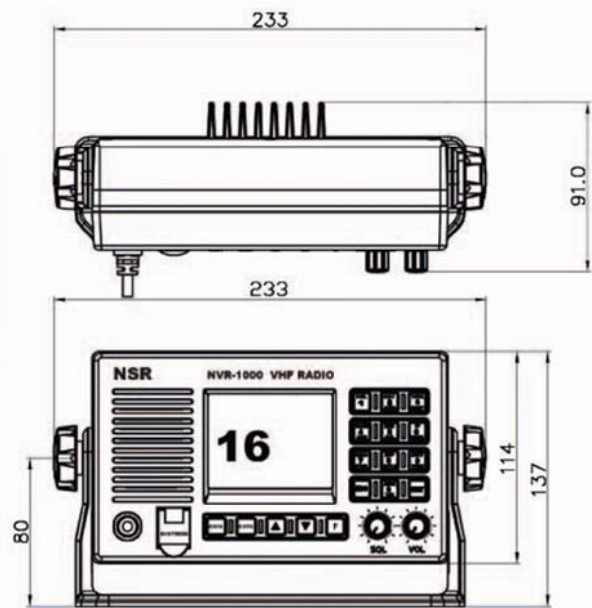

NVR-1000 VHF RADIOTELEPHONE (Class A DSC)

NVR-1000 VHF RADIOTELEPHONE is a high performance VHF device, capable of voice communication and DSC (digital selective calling) facilities as well. Conforming to Class A standard set for VHF DSC by ITU and IMO regulation, NVR-1000 can be part of onboard GMDSS package for vessels of A1, A2 or A3. Output for (S) VDR is also available on NVR-1000. NVR-1000 conforms to the regulations of ITU-R M.493-11, IEC 61097-7, IEC 61097-3, IEC 60945.

SPECIFICATIONS

- TX Frequency: 156.025~157.425 MHz
- RX Frequency: 156.050~163.275 MHz
- Working Channel: ITU (57)
- DSC Watch CH: CH70
- TX Power: 25W (high) / 1W (low)
- RX Sensitivity: $\leq 2 \mu V$ (SINAD=20dB)
- Interface
 - GPS Input: RS422, 4800bps
 - VDR Output: 600 Ω balanced
 - Printer I/O: RS232, 4800bps
- Power Supply: 13.8VDC (max 5.5A)
- Size Dimension: 137mm×233mm×91mm (H×W×D)
- Weight: 1.5kg

SIZE DIMENSION

EQUIPMENT LIST

- **STANDARD**
 - Transceiver 1 set
 - Handset 1 pc
 - Accessories 1 set
- **OPTIONS**
 - AC/DC PSU 1 set
 - VDR Connection Kit 1 pc
 - External Speaker 1 pc
 - VHF Antenna 2 pcs
 - Flush Mount Brackets 1 set